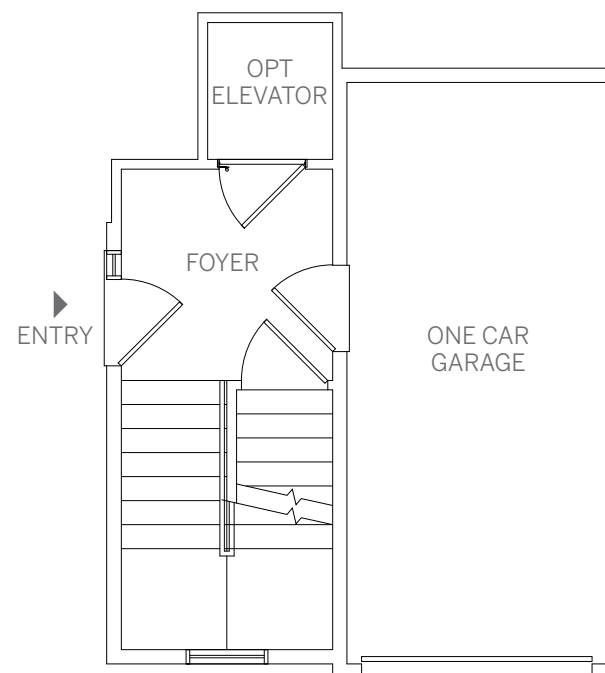

KENSINGTON ESTATES

Saratoga

2 Bedroom

2 Bath

Interior 1,665 sq. ft.

Exterior 164 sq. ft.

Basement

One Car Garage

SARATOGA – RESIDENCE DETAILS

Carriage House - 2nd Floor Unit - 2 Bedroom, 2 Full Baths

Interior: 1,665 sq. ft.

- Single story living, second floor, optional elevator
- Dining room with vaulted ceilings
- Great room with 10' ceilings
- Master bedroom and bath with 10' ceilings
- Solid 3¼" oak floors throughout, 6" optional
- Crown and base moldings throughout
- Gas fireplace with stone surround
- Full 1,189 sq. ft. basement with egress window