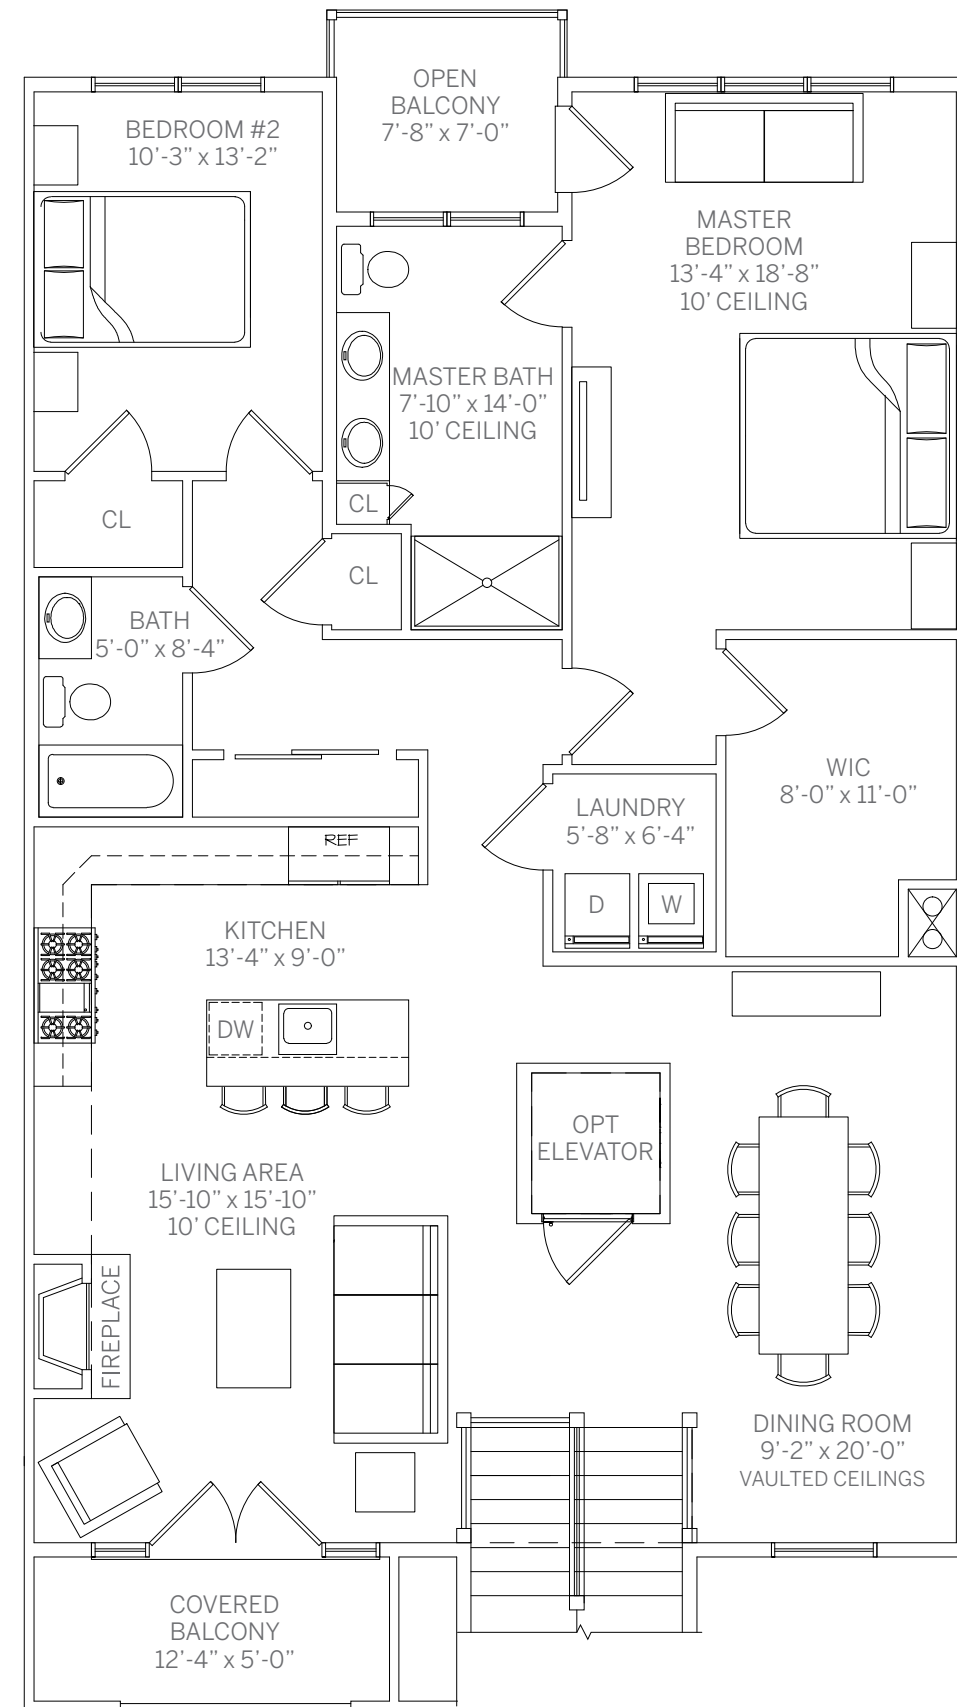

KENSINGTON ESTATES

Saratoga

2 Bedroom

2 Bath

Interior 1,665 sq. ft.

Exterior 164 sq. ft.

Basement

One Car Garage

First Floor

Second Floor

496 Jericho Turnpike, Woodbury, NY

516.261.6116

info@KensingtonEstatesWoodbury.com

The complete offering terms are in an Offering Plan available from Sponsor. File No. CD18-0152

All floorplans and renderings are artist's conceptions and are not intended to be an actual depiction of the walls, windows, walks, driveways, landscaping, patios or decks. All dimensions, plans and elevations are approximate and subject to normal construction variances and tolerances. All square footage calculations are based on exterior wall-to-wall dimensions. All interior dimensions are based on interior wall-to-wall measurements. We reserve right to make changes due to unforeseen conditions, in accordance with the Offering Plan. This floorplan may appear in reverse.

SARATOGA – RESIDENCE DETAILS

Carriage House - 2nd Floor Unit - 2 Bedroom, 2 Full Baths

Interior: 1,665 sq. ft.

- Single story living, second floor, optional elevator
- Dining room with vaulted ceilings
- Great room with 10' ceilings
- Master bedroom and bath with 10' ceilings
- Solid 3¼" oak floors throughout, 6" optional
- Crown and base moldings throughout
- Gas fireplace with stone surround
- Full 1,189 sq. ft. basement with egress window

Kitchen:

- Subzero stainless steel appliances: 36" built-in French door refrigerator, 36" 6-burner Wolf gas range, Best range hood, Cove dishwasher, Wolf microwave
- Spacious island with seating area
- 1¼" eased edge countertops
- 42" high upper cabinets with soft close doors and drawers
- Premium Kohler fixtures